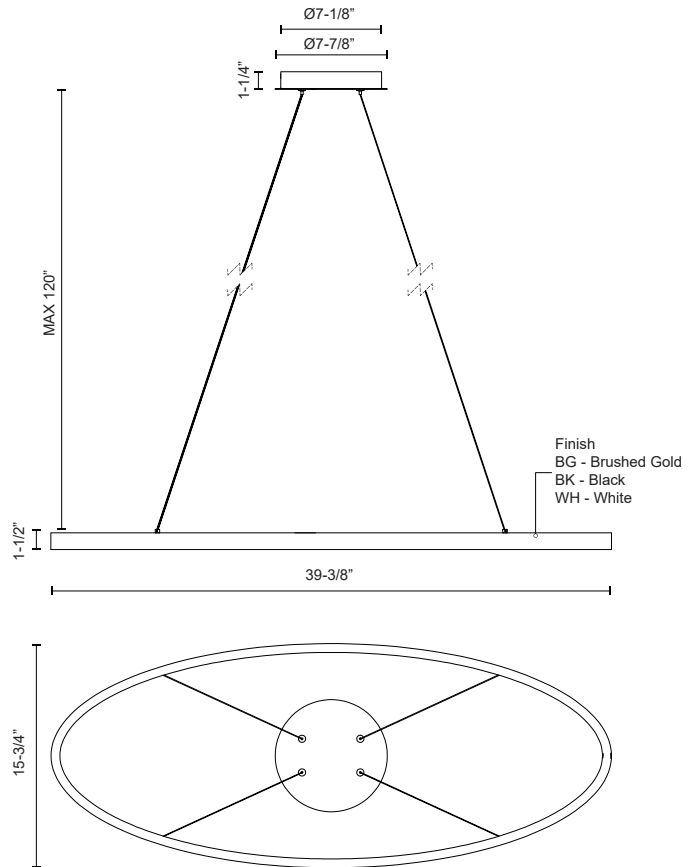

OVALE
LP79140
PENDANTS

PROJECT

LP79140-BG
Brushed Gold

LP79140-WH
White

LP79140-BK
Black

SPECIFICATION DETAILS

Fixture Dimensions	L39-3/8" x W15-3/4" x H1-1/2"
Light Source	LED with DC Driver
Wattage	28W
Total Lumens	2185lm
Delivered Lumens	BG-1000lm*; BK-1000lm; WH-1330lm*;
Voltage	120V
Color Temperature	3000K
CRI (Ra)	90CRI
Optional Color Temps	2700K - 5000K Available, Minimum Order Quantities Apply
LED Rated Life	50,000 hours
Dimming	100% - 10%, TRIAC or ELV Dimmer (Not Included)
Diffuser Details	White Silicone Diffuser
Adjustable	Yes
Wire Length	120" Max
Wire Type	Black Wire
Minimum Hang Height	12"
Sloped Ceiling Adaptable	Yes
Location	Dry
Illumination Direction	Down
CEC Title 24 JA8	Yes, JA8-2022
Canopy Dimensions	D7-7/8" x H1-1/4"
Material	Aluminum
Paint Finish	BG01; BK02; WH02;

* For custom options, consult factory for details.

* For warranty information, please visit www.kuzcolighting.com/warranty

DESCRIPTION

Ovale: a stunning collection of lighting that redefines modern elegance with its simple yet captivating oval shape. Whether you choose a linear pendant or an exquisite two-tier chandelier, Ovale showcases integrated LED technology, ensuring your space is beautifully illuminated with efficiency and longevity. With three exquisite finishes to choose from – brushed gold, matte black, and matte white – Ovale effortlessly complements your décor, allowing you to create a customized ambiance that exudes timeless sophistication.

- Sleek minimal style for any space
- Brushed Gold, Matte Black, or Matte White finishes
- Integrated LED, no need for bulbs
- Adjustable wire up to 120" in length
- Perfect for kitchens, dining rooms, living rooms, and more